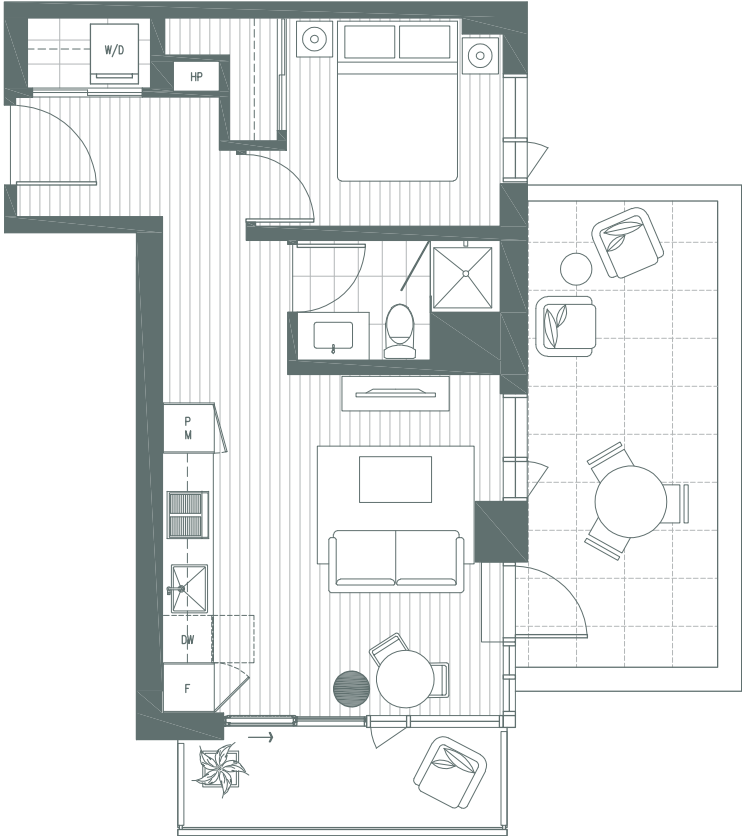

Suite 1006

1 Bedroom
505 sq. ft.
155 sq. ft. terrace

Level 10