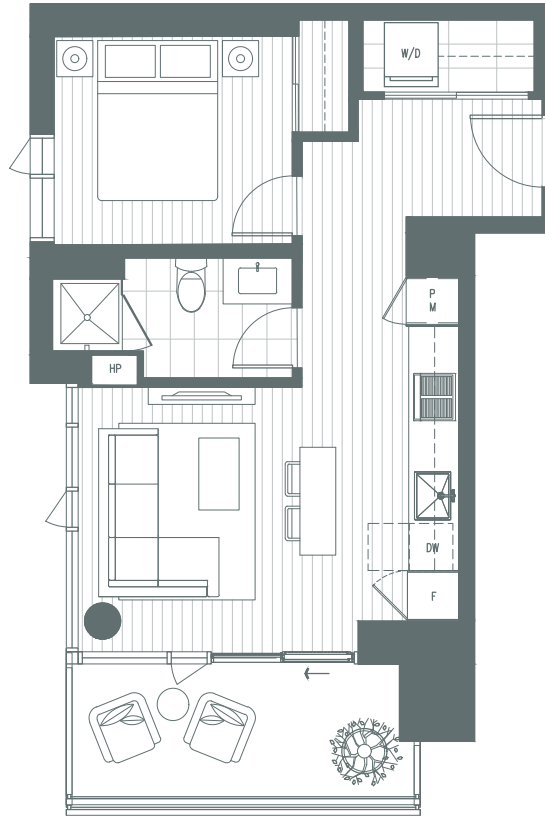

Suite 1102-1402

1 Bedroom  
500 sq. ft.  
90 sq. ft. terrace

Levels 11-14